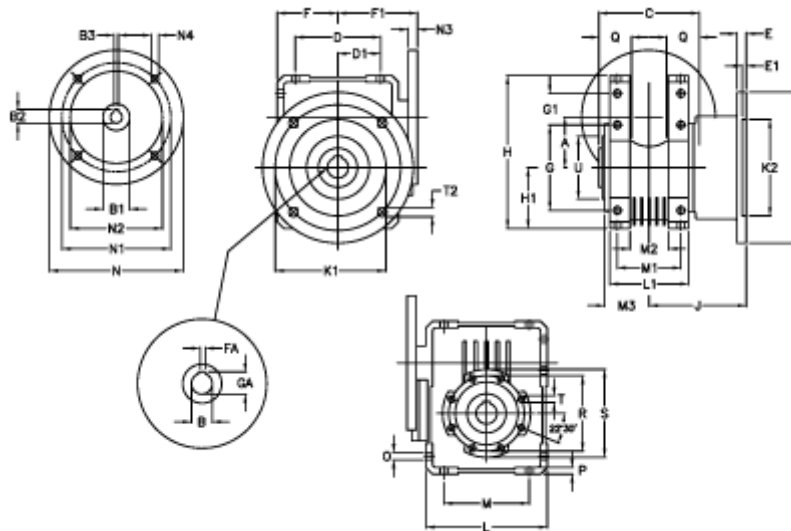

Article number: 392208604643536

Description: Worm Gear with Torque Limiter  
W86 L2-UF-46-P90 B5

## Measures

A = 86.90	E = 15	H = 245.5	M = 144	N4 = 11,5	U = 110
B = 35	E1 = 6	H1 = 100.0	M1 = 101	O = 11.5	
B1 E7 = 24	F = 100	J = 151.0	M2 = 57	P = 11	
B2 = 27.3	F1 = 128	K = 210	M3 = 65	Q = 45	
B3 H9 = 8	FA = 10	K1 = 176	N = 200	R = 130	
C = 140	G = 144	K2 = 152	N1 = 165	S = 150	
D = 144.0	G1 = 45.5	L = 200	N2 = 130	T = M10x18	
D1 = 72.0	GA = 38.3	L1 = 125	N3 = 12.0	T2 = 12.5	